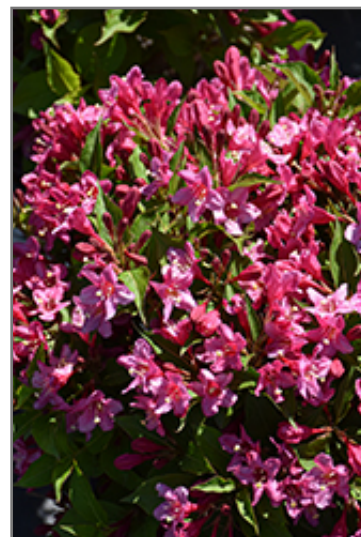

Sonic Bloom® Pink Reblooming Weigela

Weigela florida 'Bokrasopin'

Height: 5 feet

Spread: 5 feet

Sunlight: ○

Hardiness Zone: 4a

Group/Class: Sonic Bloom Series

Description:

This is a magnificent cultivar that forms a stately mounded shrub with rich glossy green foliage; contrasting pink trumpet-shaped flowers rebloom all season and attract hummingbirds; ideal for the mixed garden border

Ornamental Features

Sonic Bloom Pink Reblooming Weigela features showy clusters of pink trumpet-shaped flowers along the branches from late spring to mid fall, which emerge from distinctive hot pink flower buds. It has attractive green deciduous foliage which emerges coppery-bronze in spring. The glossy pointy leaves are highly ornamental but do not develop any appreciable fall colour.

Landscape Attributes

Sonic Bloom Pink Reblooming Weigela is a dense multi-stemmed deciduous shrub with a mounded form. Its relatively fine texture sets it apart from other landscape plants with less refined foliage.

This shrub will require occasional maintenance and upkeep, and should only be pruned after flowering to avoid removing any of the current season's flowers. It is a good choice for attracting hummingbirds to your yard. It has no significant negative characteristics.

Sonic Bloom Pink Reblooming Weigela is recommended for the following landscape applications;

Sonic Bloom Pink Reblooming Weigela flowers
Photo courtesy of NetPS Plant Finder