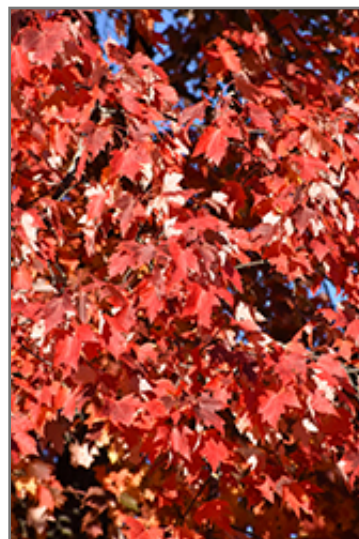

Matador™ Maple
Acer x freemanii 'Bailston'

Height: 45 feet

Spread: 30 feet

Sunlight: ○

Hardiness Zone: 4a

Description:

Attractive summer foliage is followed by consistently rich red fall color that appears later in the season and holds for a long period before the leaves drop; shapely upright, oval form; a valuable addition to the landscape

Ornamental Features

Matador Maple features showy clusters of red flowers along the branches in early spring before the leaves. It has green deciduous foliage. The lobed leaves turn outstanding shades of orange and in the fall. The furrowed gray bark and brick red branches add an interesting dimension to the landscape.

Landscape Attributes

Matador Maple is a deciduous tree with a shapely oval form. Its average texture blends into the landscape, but can be balanced by one or two finer or coarser trees or shrubs for an effective composition.

This is a relatively low maintenance tree, and should only be pruned in summer after the leaves have fully developed, as it may 'bleed' sap if pruned in late winter or early spring. It has no significant negative characteristics.

Matador Maple is recommended for the following landscape applications;

- Accent
- Shade

Matador Maple in fall
Photo courtesy of NetPS Plant Finder